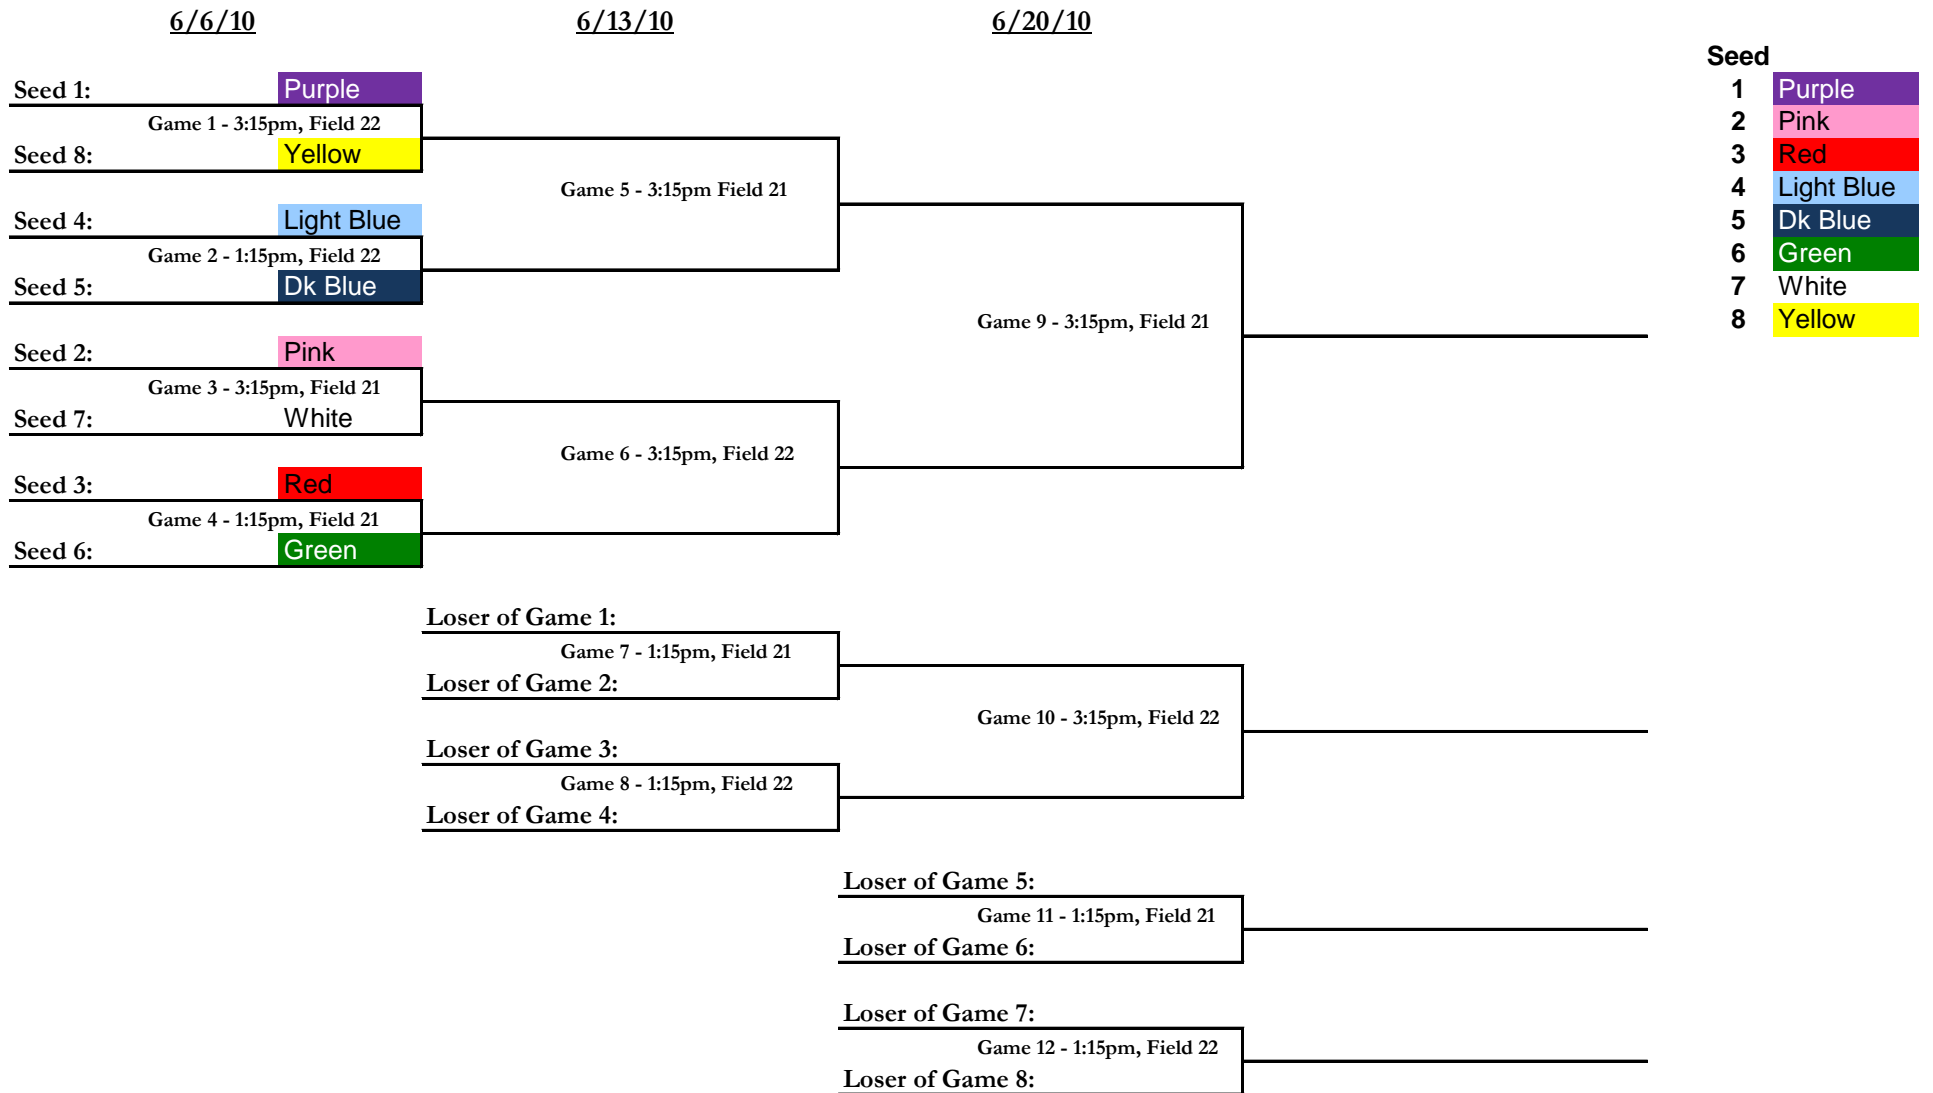

# LWSL Spring Tournament 2010

- Seed**
- 1 Purple
  - 2 Pink
  - 3 Red
  - 4 Light Blue
  - 5 Dk Blue
  - 6 Green
  - 7 White
  - 8 Yellow