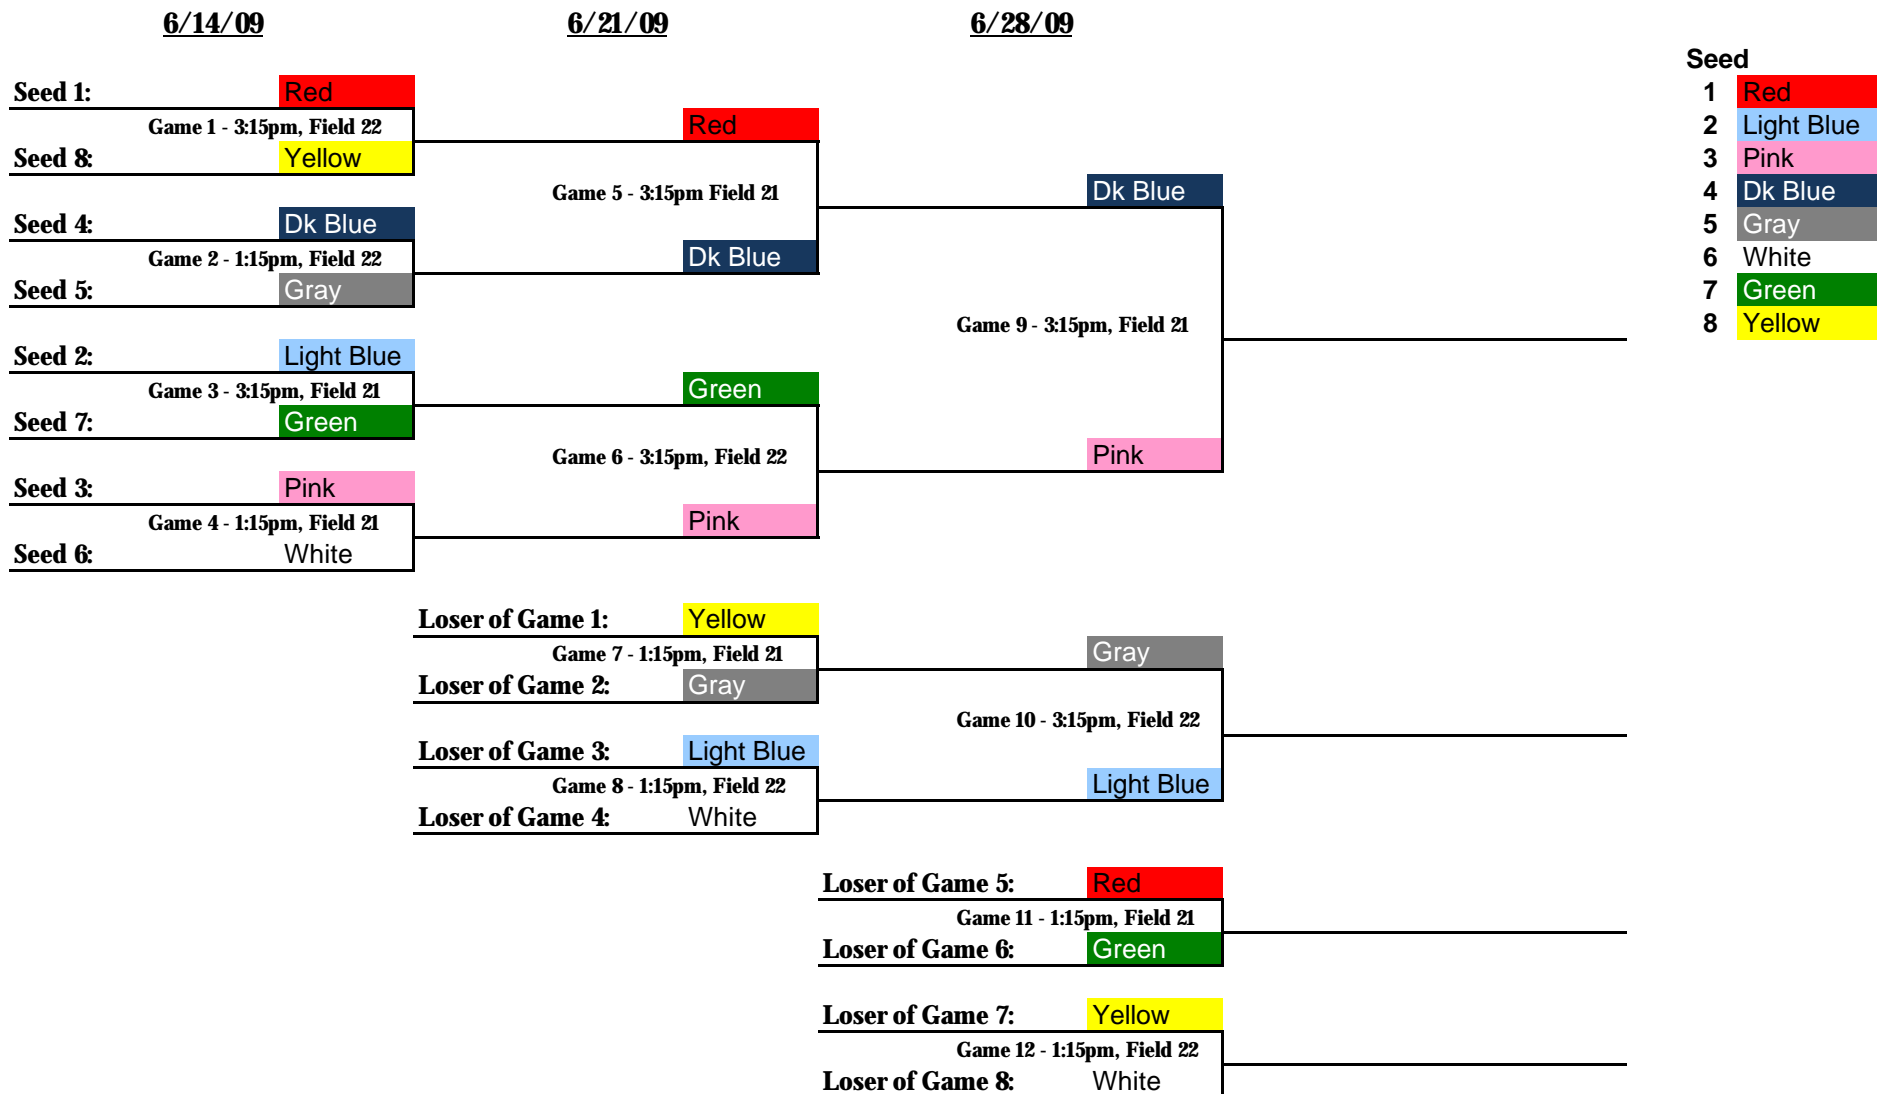

LWSL Spring Tournament 2009

- Seed**
- 1 Red
 - 2 Light Blue
 - 3 Pink
 - 4 Dk Blue
 - 5 Gray
 - 6 White
 - 7 Green
 - 8 Yellow