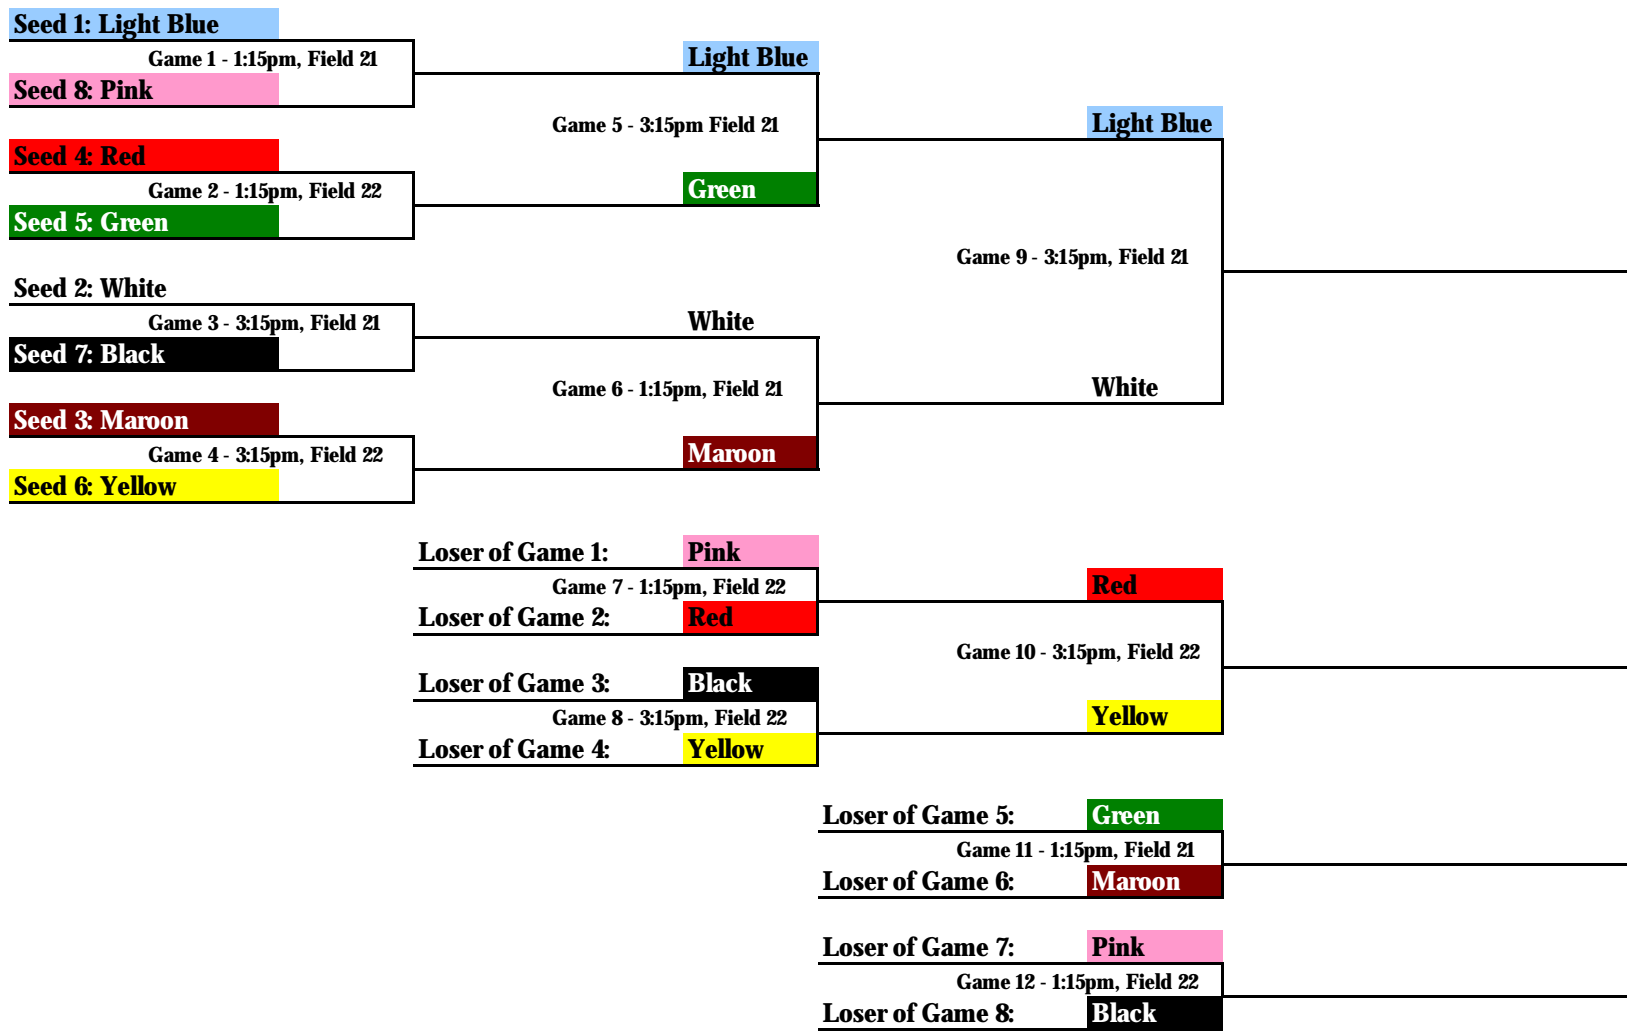

LWSL Spring Tournament 2007

6/10/07

6/17/07

6/24/07

Rank

- 1 Light Blue
- 2 White
- 3 Maroon
- 4 Red
- 5 Green
- 6 Yellow
- 7 Black
- 8 Pink