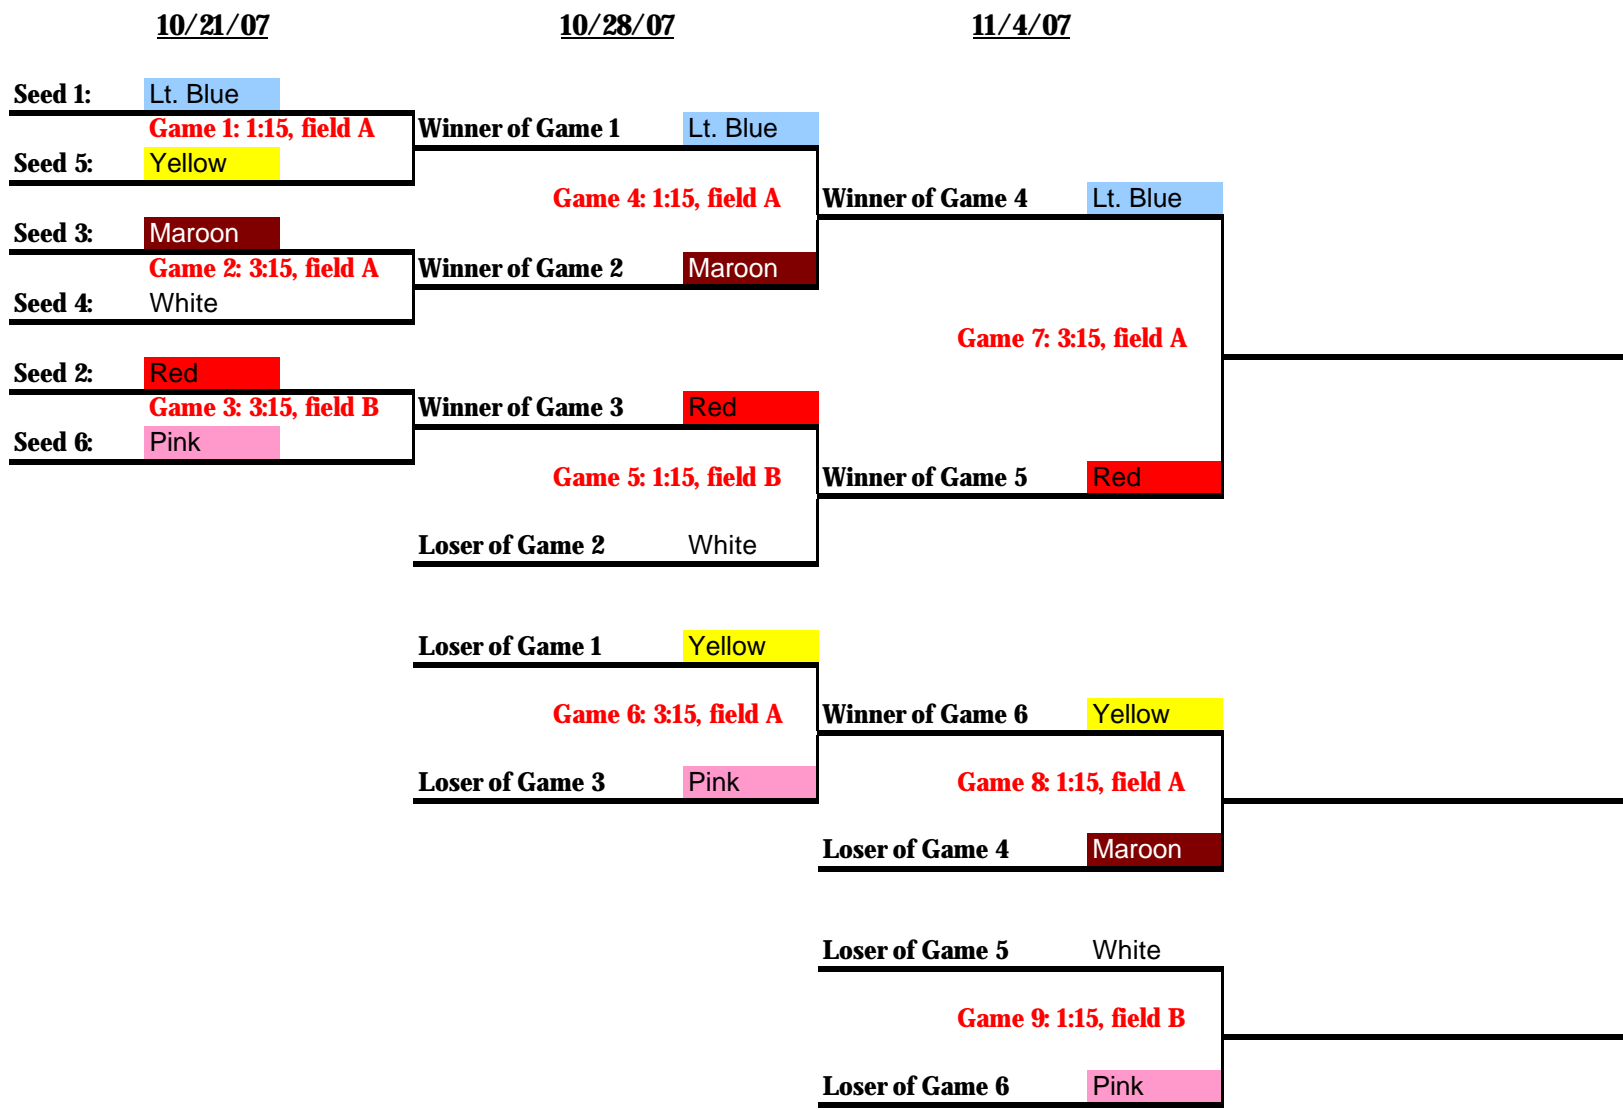

LWSL Fall Tournament 2007

Team	Rank
Lt. Blue	1
Red	2
Maroon	3
White	4
Yellow	5
Pink	6